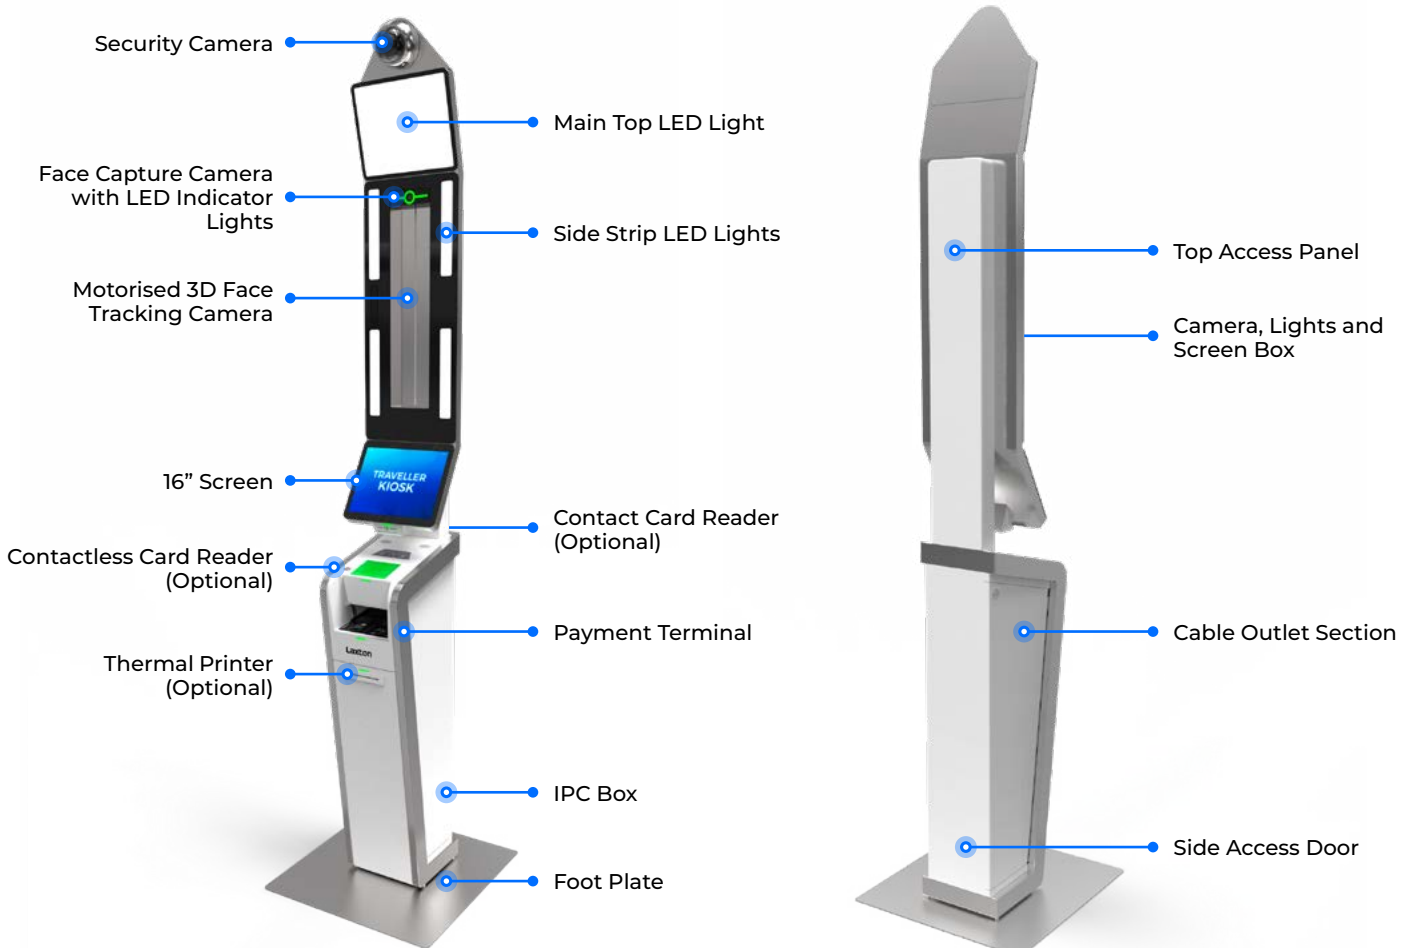

## A Rich and Intuitive Peripheral Dashboard

An 11,6" display, FAP60 fingerprint scanner, contactless card reader, MRTD reader all work together for a quick and smooth enrollment.

## A Rich and Intuitive Peripheral Dashboard

The system incorporates five software controllable LED light panels positioned at the top, right, and left sides. The top light panel serves as an RGB status indicator, providing visual cues and feedback.

### Stationary Cameras

The static dual cameras utilise two cameras placed in a fixed position.

### 3D Face Tracking Camera

The 3D face tracking camera captures and tracks facial movements in 3D space.