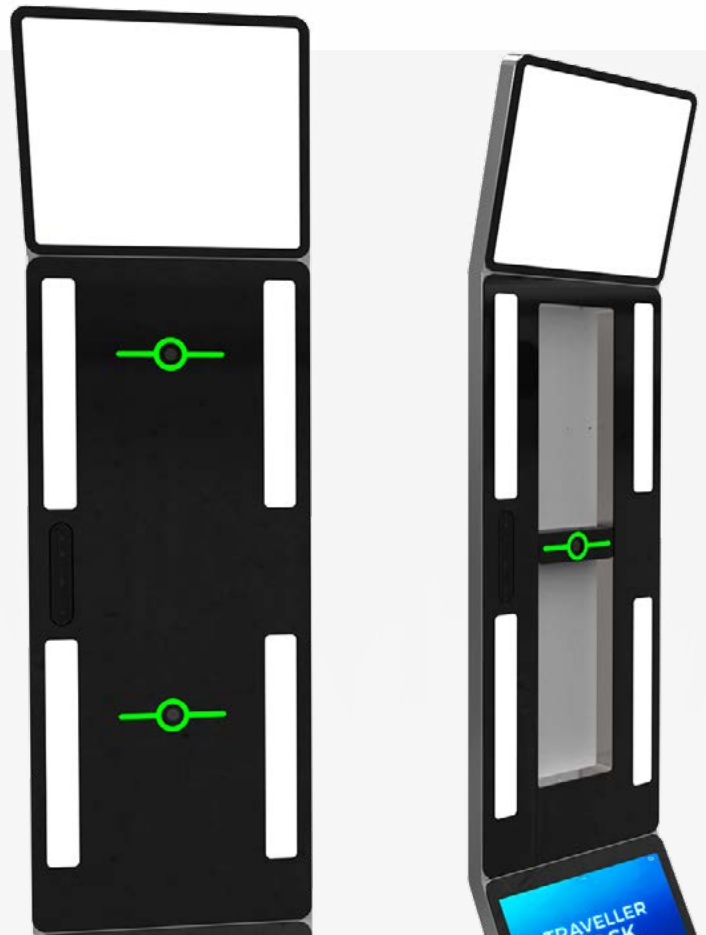

## A Rich and Intuitive Peripheral Dashboard

The system incorporates five software controllable LED light panels positioned at the top, right, and left sides. The top light panel serves as an RGB status indicator, providing visual cues and feedback.

### Motorised Automated Camera

The motorized camera is controlled by motors and mechanisms for position adjustment.

### Stationary Cameras

The static dual cameras utilise two cameras placed in a fixed position.

### 3D Face Tracking Camera

The 3D face tracking camera captures and tracks facial movements in 3D space.