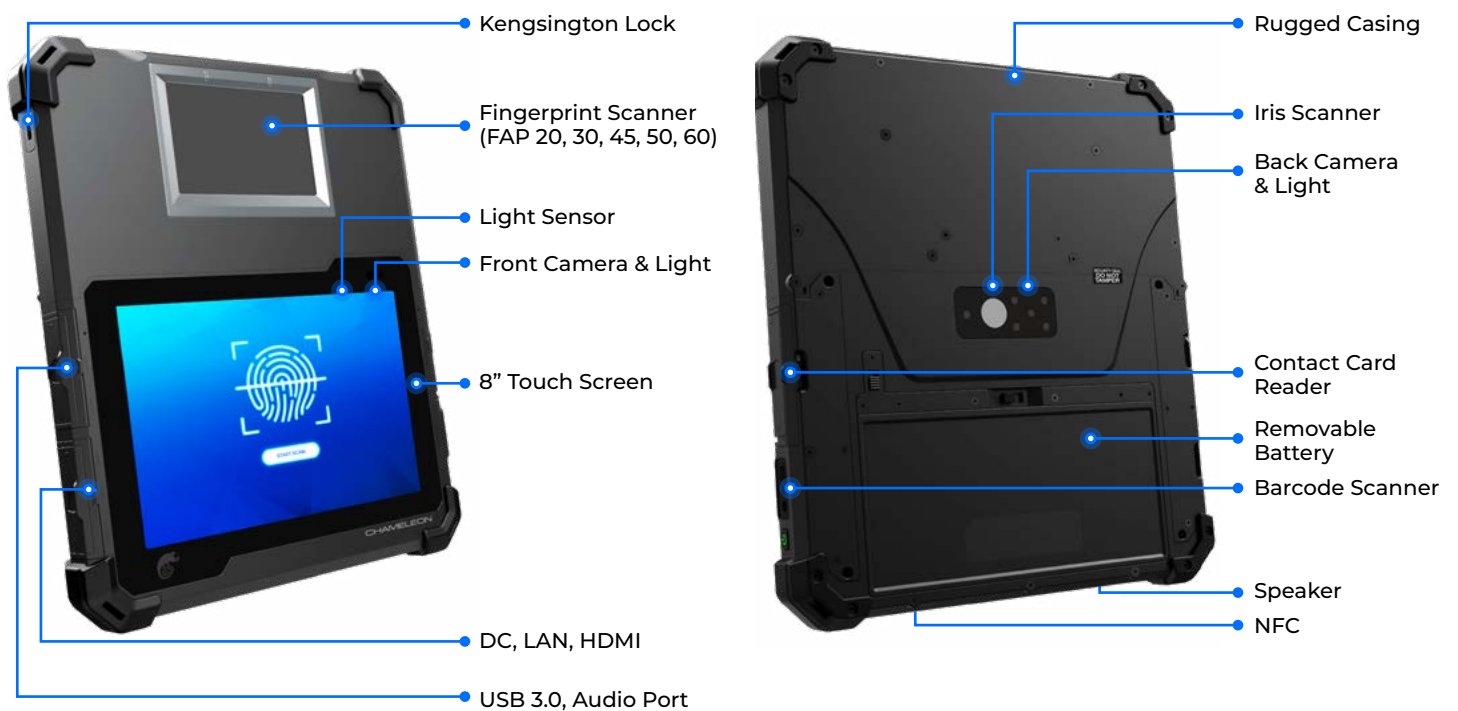

Laxton

CHAMELEON 8

Multi-Modal
Biometrics

Windows
OS

Rugged
Casing

A Rugged, All-In-One Biometric Tablet

Chameleon 8 has been designed for a wide range of applications. It ensures effortless identification at borders, mobile checkpoints, and law enforcement scenarios. It can also facilitate voter registrations, verifications, and National ID registrations in remote regions.

Fast and Reliable ID Registration and Verification

Chameleon 8 is the ultimate solution for on-the-spot ID registration or verification. Equipped with multi-modal biometrics, a camera, NFC, and optional MRZ, it offers a comprehensive set of tools for secure and precise ID registrations, verifications, and document authentication. Its rugged casing ensures the device's resilience in challenging environments, while the user-friendly interface guarantees ease of use, even for non-technical individuals.

Chameleon 8

Configurations

The Chameleon 8 ranges multiple devices to match any requirement for registering and verifying identities on the spot.

Size: 237 mm x 179 mm x 32 mm
Weight: 1.13 kg

Size: 237 mm x 215 mm x 32 mm
Weight: 1.3 kg

The IP67 protective case ensures that the device is well-protected against dust, dirt, and water.

MRZ

High-speed passport reader that simultaneous scans RFID content in eDocuments.

Battery Charger

Portable battery charger with compact design and LCD battery status indicator.